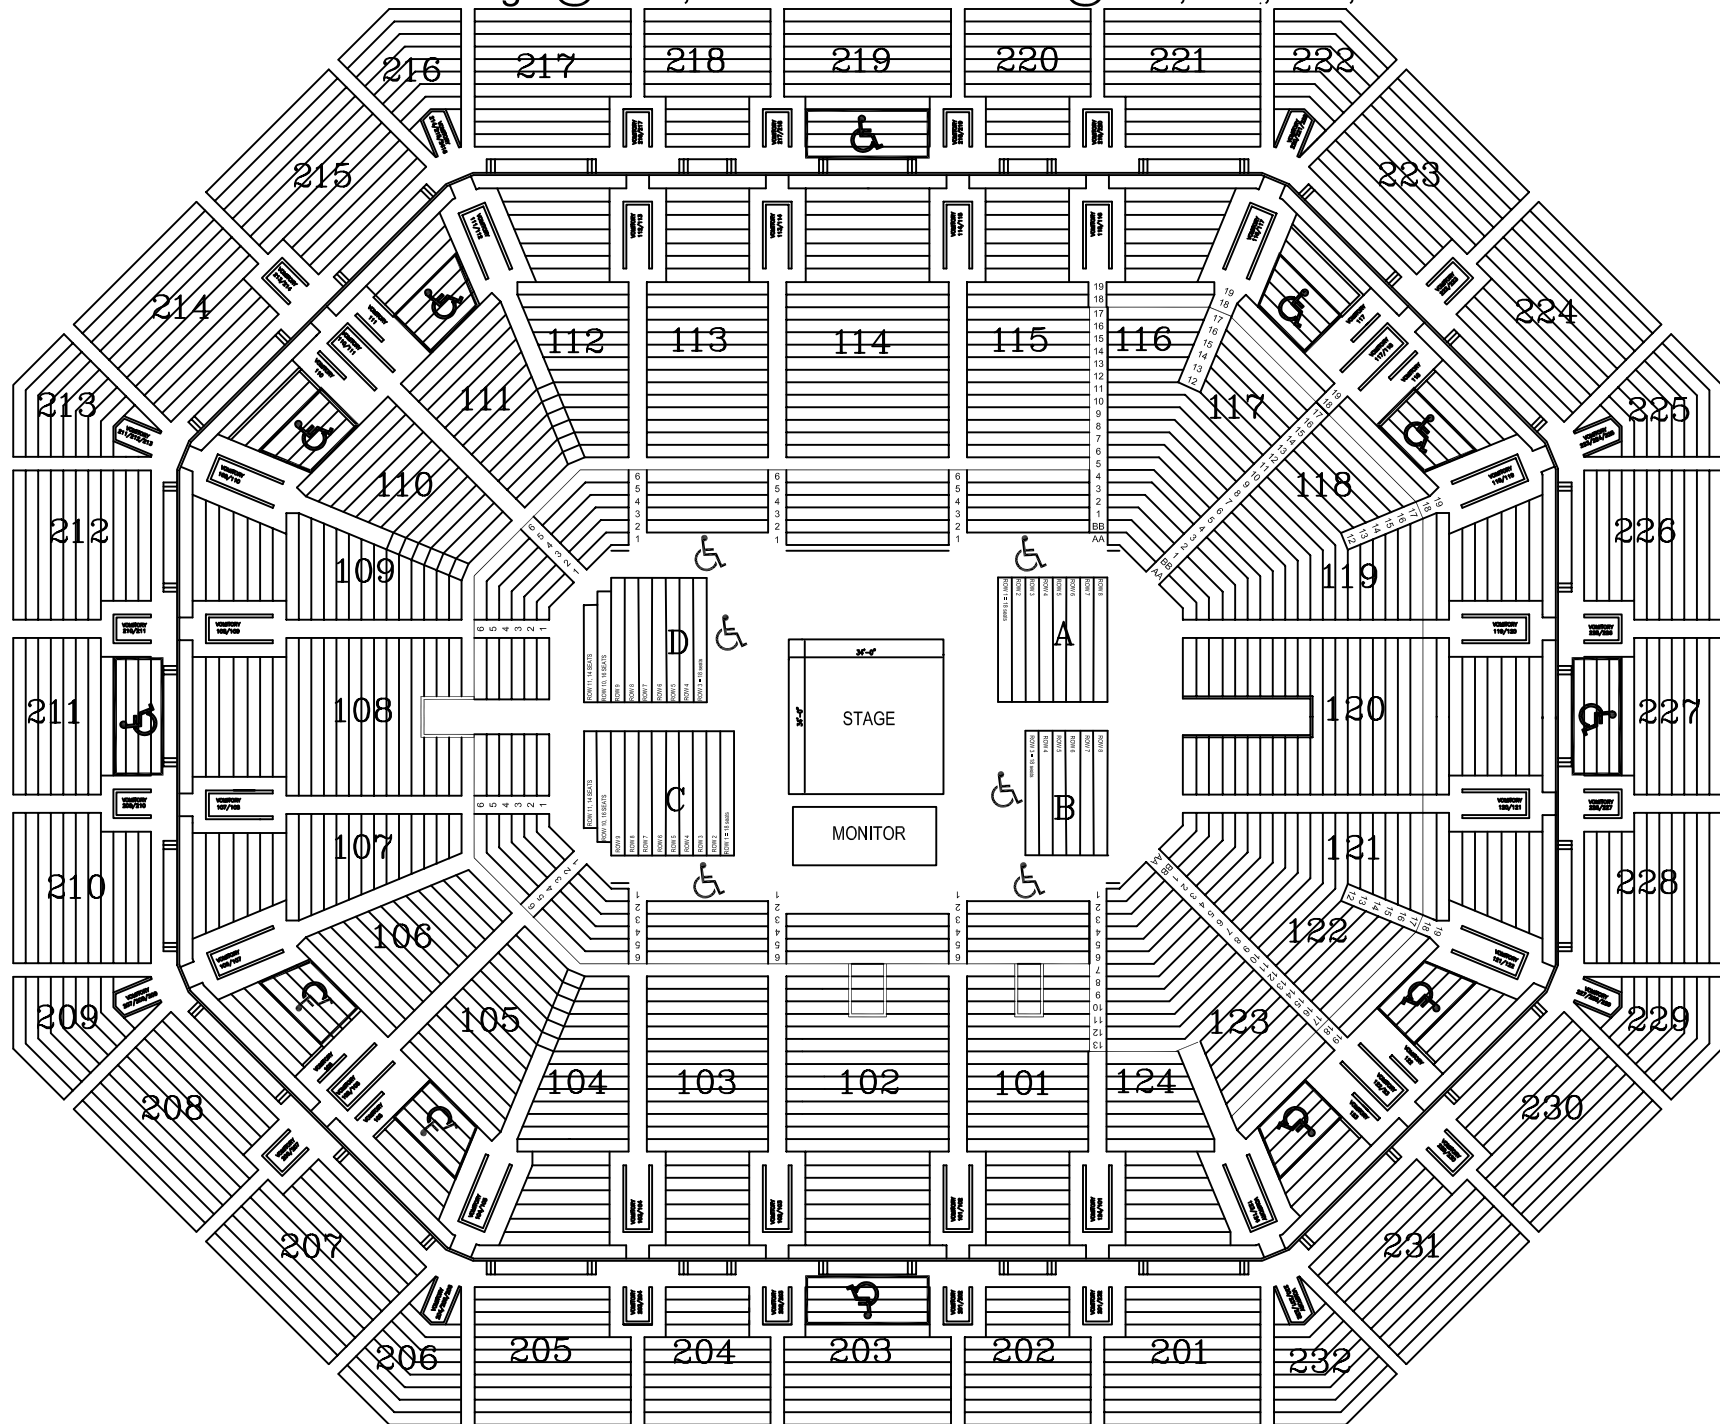

ITR-Concert Stage @ RAA, modified floor w/ WC @ 101, 103, 113, 115-360

Production kills not removed...floor seating is a variable.